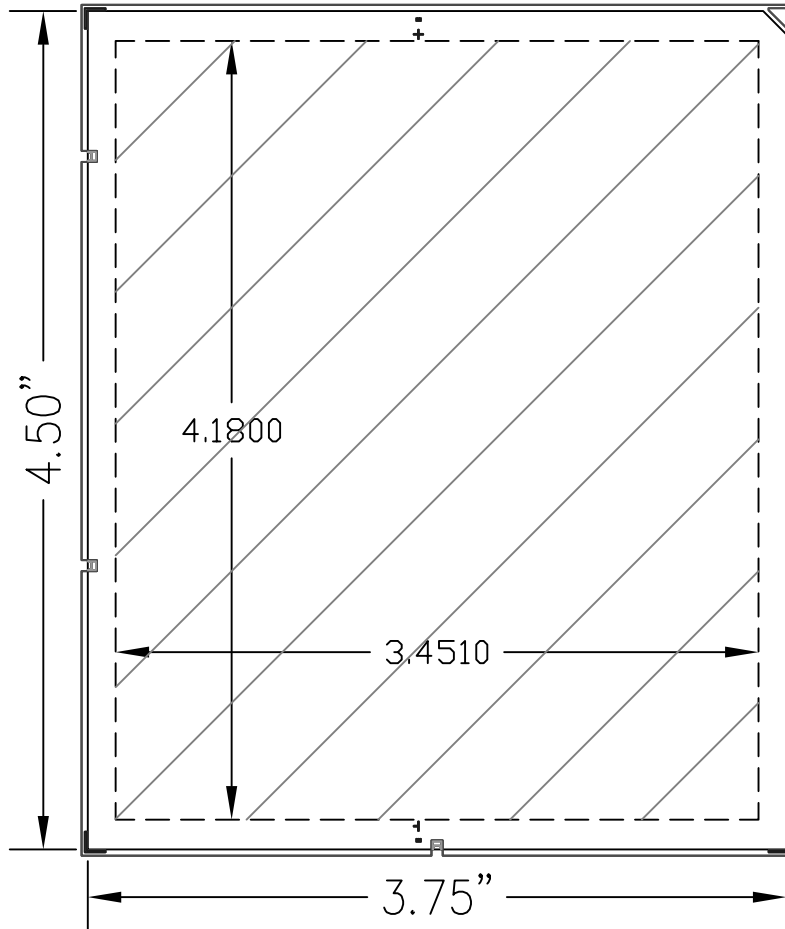

DIABLO REVISIONS

REV	DESCRIPTION	DATE	BY
-	ORIGINAL ISSUE	09-01-09	JPV

NOTES :
1. HATCHED AREA DEPICTS USABLE AREA

HERMAN1

STANDARD BORDER
HERMAN1

2245 Meridian Blvd.
Minden, NV 89423
775.782.1041

TITLE
HERMAN1